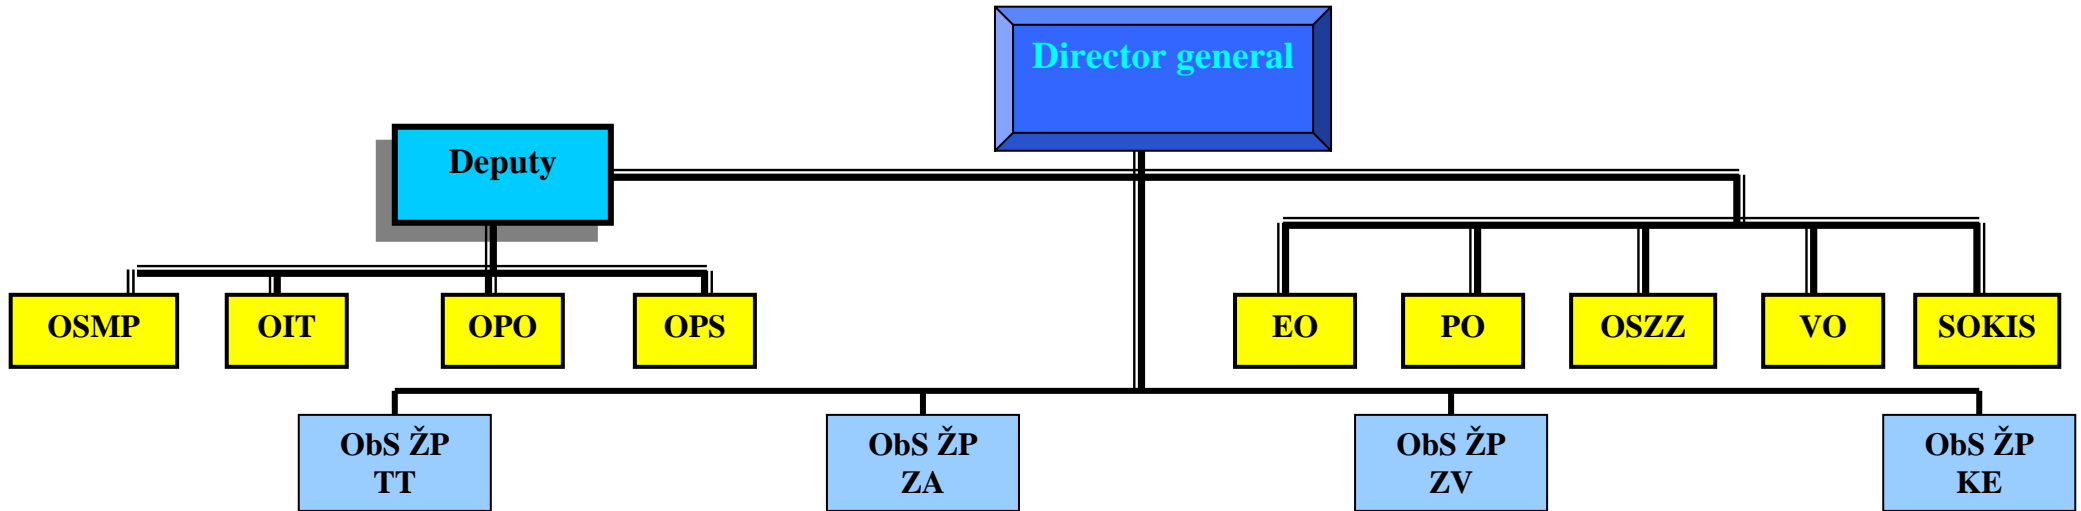

## ORGANISATIONAL STRUCTURE OF THE RAILWAY POLICE

### Legend:

**OSMP** – Toll Police Service Department  
**OIT** – IT Department  
**OPO** – Intelligence Service Department  
**OPS** – Public Order Department

**EO** – Economic Department  
**PO** – Personnel Department  
**OSZZ** – Social and Medical Care Department  
**VO** – Internal Department  
**SOKIS** – Controlling and Investigations

**ObS ŽP TT** – Regional Administration of the Railway Police Trnava  
**ObS ŽP ZA** – Regional Administration of the Railway Police Žilina  
**ObS ŽP ZV** – Regional Administration of the Railway Police Zvolen  
**ObS ŽP KE** – Regional Administration of the Railway Police Košice